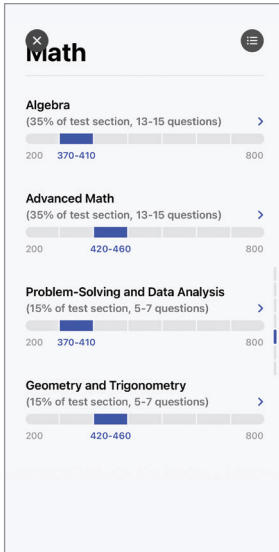

Cov Ncua Muab Qhab Nias Qib Kawm Tau Zoo

Cov ntaub ntawv no raws li kem Kev Paub Thiab Cov Kev Txawj (Knowledge and Skills) nyob rau hauv daim ntawv tshaj tawm tus qhab nias PDF. Nws qhia rau cov tub ntxhais kawm pom txog lawv qhov kawm tau zoo nyob rau hauv txhua tej cov ntaub ntawv kev ntsuam xyuas lub ntsiab lus uas ntsuas uas ntsuas nyob rau hauv kev xeem. Cov tub ntxhais kawm tuaj yeem siv peb **qhov cuab yeej Skills Insight** txhawm rau saib cov piv txwv ntawm cov hom lus nug uas cov tub ntxhais kawm nyob rau hauv tej ncuu muab qhab nias, uas suav nrog lawv tus kheej, tuaj yeem teb tau yam raug.